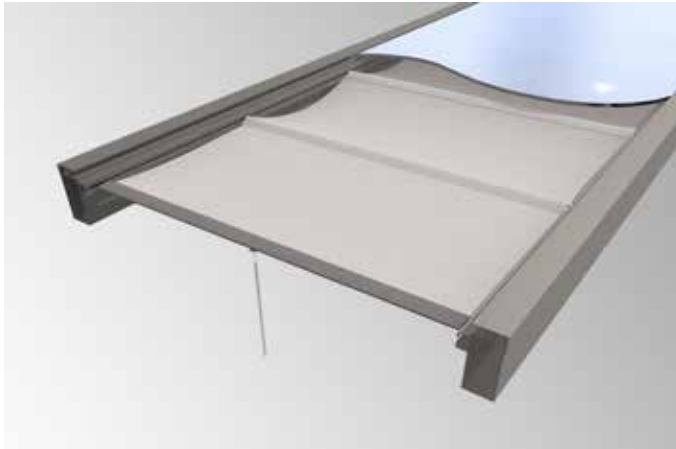

Projection: 5m (glass roof), 6m (polycarbonate roof)

Free Standing Apex Roof

Size Parameters

Length: No maximum length

Width: 10m (glass roof), 12m (polycarbonate roof)

Free Standing Saddle Roof

Size Parameters

Length: No maximum length

Width: 4m (glass roof), 8m (polycarbonate roof)

CUSTOMISE YOUR VERANDA WITH THESE EXTRAS

Sliding Glass Doors

These can be added to the front and sides to provide increased shelter from wind and cold. Made from 8mm clear toughened glass available with optional locks and draught excluder profiles.

Fixed Infill Panels

A fixed panel to the sides and/or front with glass, polycarbonate or solid aluminium (or a combination) with give permanent protection from the elements, or enhanced privacy.

Blinds and Wind Screens

Manually operated roof blinds in an external grade screen fabric provide protection from heat and glare during the summer months. Manually operated or motorised zip screen blinds can be installed to the sides to reduce exposure to cool breezes or provide privacy.