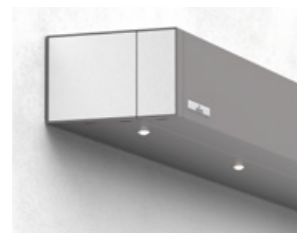

Weatherproof awning cassette

Strong, low-noise weinor LongLife arm

Wind lock safety device protects against wind exposure

Various installation options

Besides the standard wall mounting, Smaila can also be easily fitted if there are special constructional requirements. Here, weinor offers an individual solution for all balcony and patio situations.