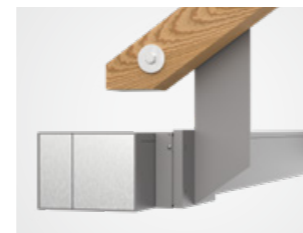

Rafter bracket installation