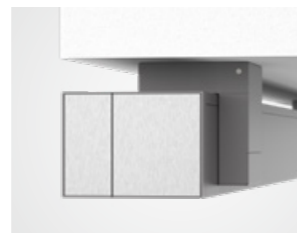

Roof mounting